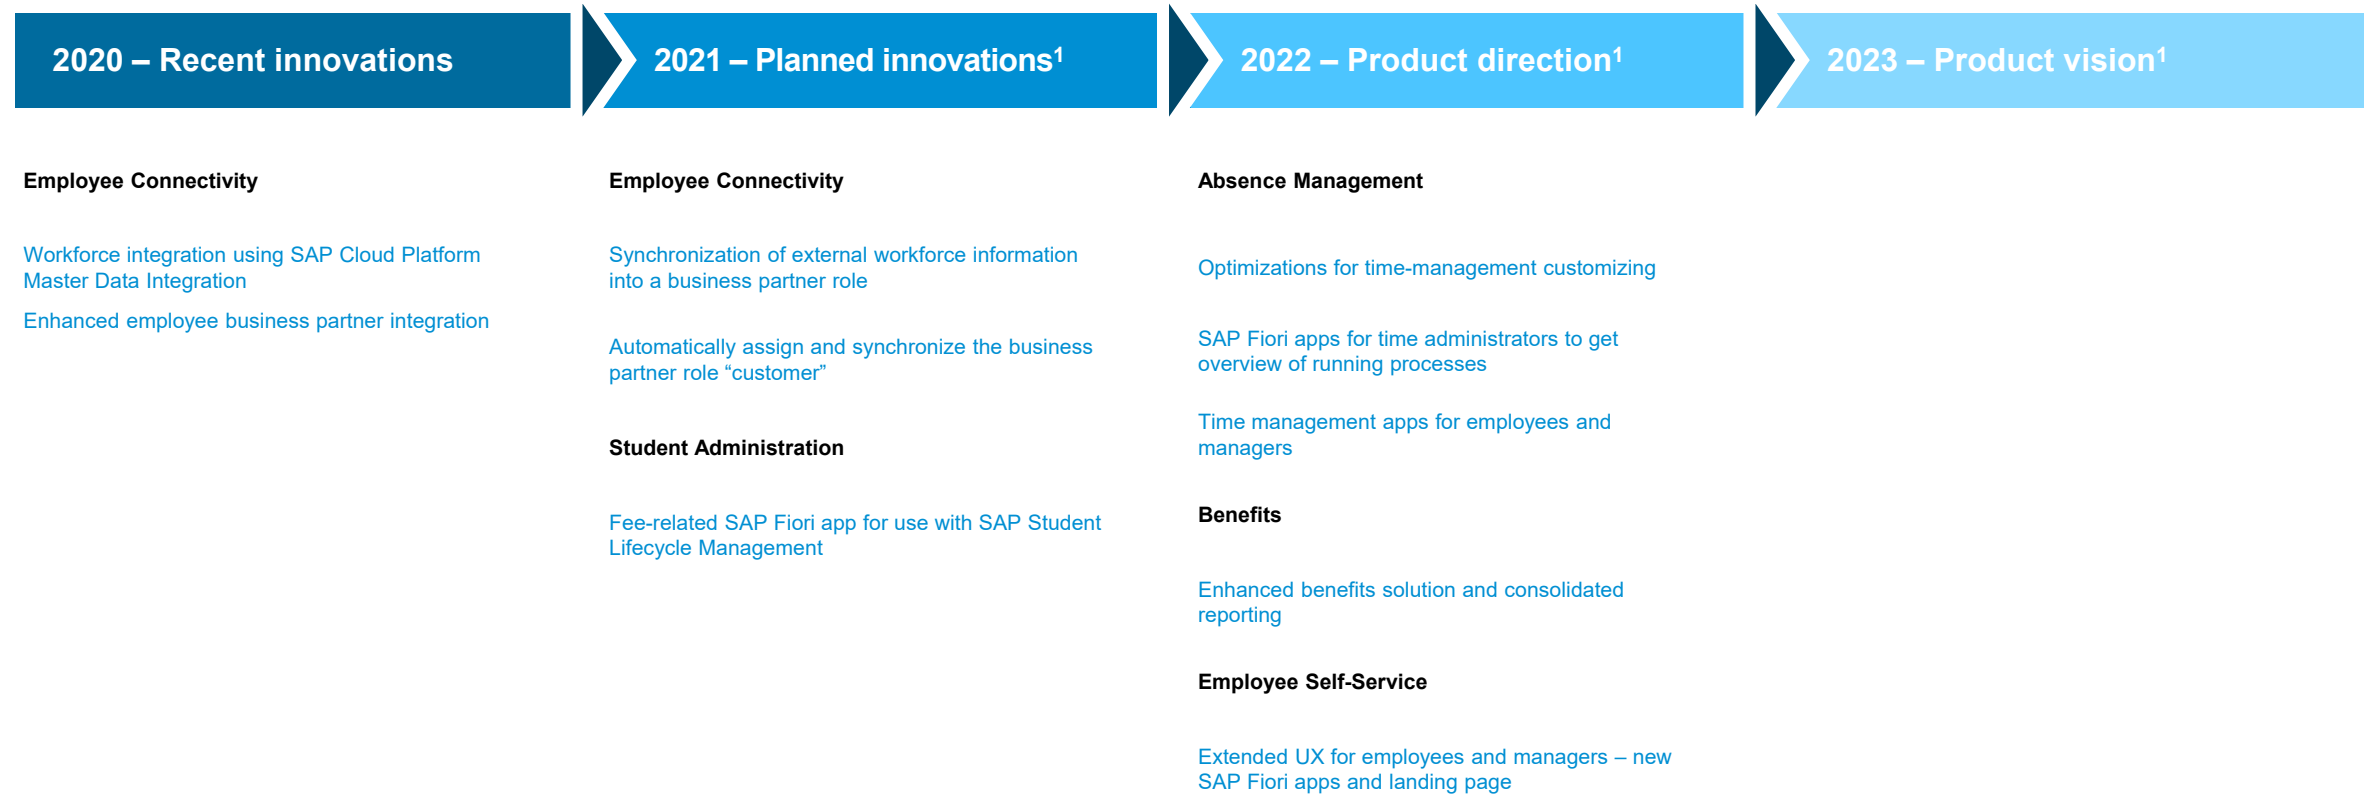

SAP S/4HANA

LoB: Human resources (1/2)

1. This is the current state of planning and may be changed by SAP at any time without notice.

SAP S/4HANA

LoB: Human resources (2/2)

1. This is the current state of planning and may be changed by SAP at any time without notice.